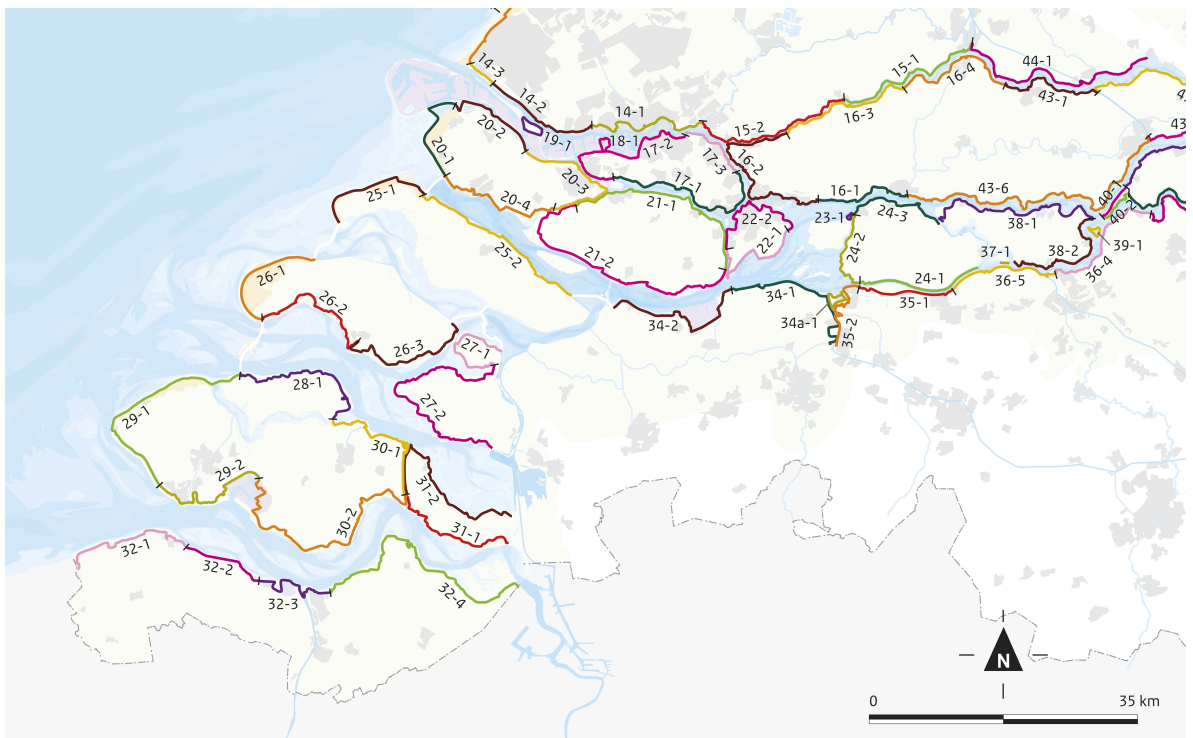

Appendix 1B Maps with the locations of dyke stretches (accompanying the table with standard specifications)

Colours mark the demarcation of the dyke stretches.

Map appendix 1B Northern Netherlands

Map appendix 1B Central Netherlands

Map appendix 1B South-western Netherlands

Map appendix 1B Northern Limburg

Map appendix 1B Southern Limburg