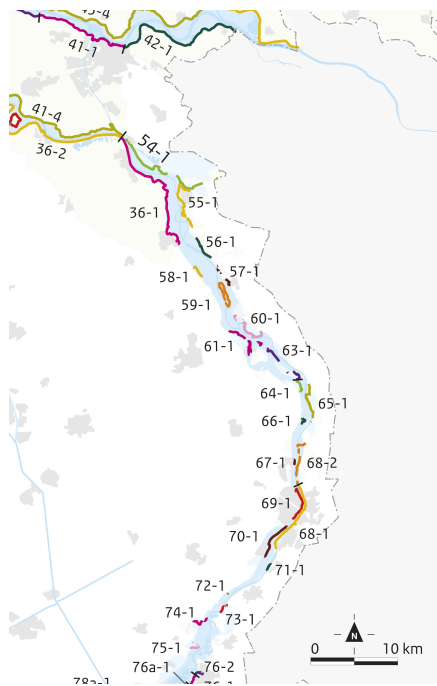

Appendix 1B Maps with the locations of dyke stretches (accompanying the table with standard specifications)

Colours mark the demarcation of the dyke stretches.

Map appendix 1B Northern Netherlands

Map appendix 1B Central Netherlands

Map appendix 1B South-western Netherlands

Map appendix 1B Northern Limburg

Map appendix 1B Southern Limburg