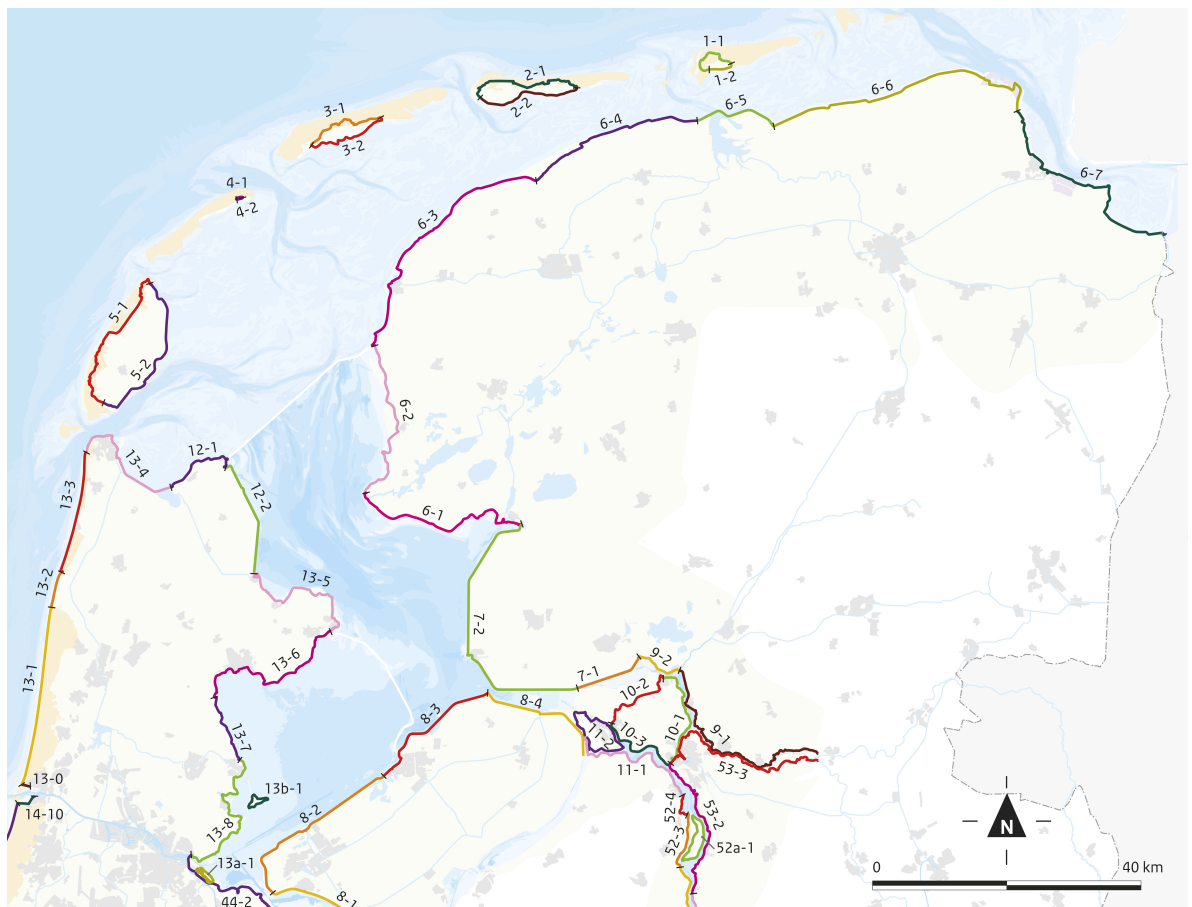

Appendix 1B Maps with the locations of dyke stretches (accompanying the table with standard specifications)

Colours mark the demarcation of the dyke stretches.

Map appendix 1B Northern Netherlands

Map appendix 1B Central Netherlands

Map appendix 1B South-western Netherlands

Map appendix 1B Northern Limburg

Map appendix 1B Southern Limburg