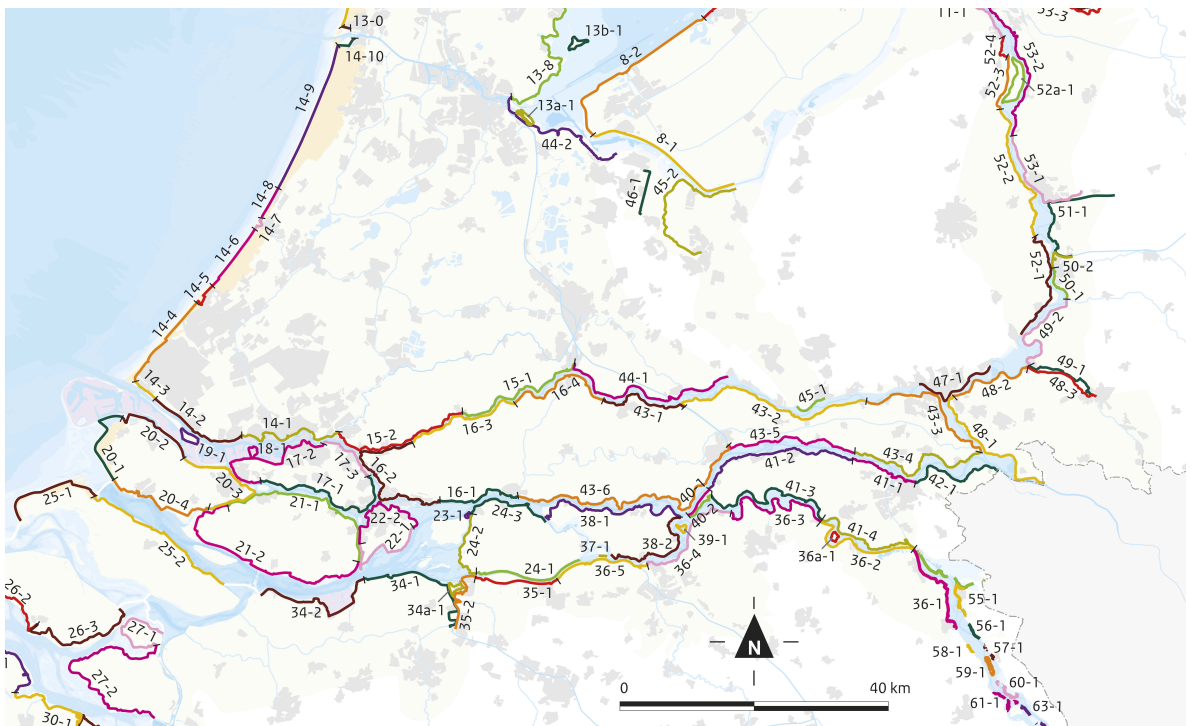

Appendix 1B Maps with the locations of dyke stretches (accompanying the table with standard specifications)

Colours mark the demarcation of the dyke stretches.

Map appendix 1B Northern Netherlands

Map appendix 1B Central Netherlands

Map appendix 1B South-western Netherlands

Map appendix 1B Northern Limburg

Map appendix 1B Southern Limburg